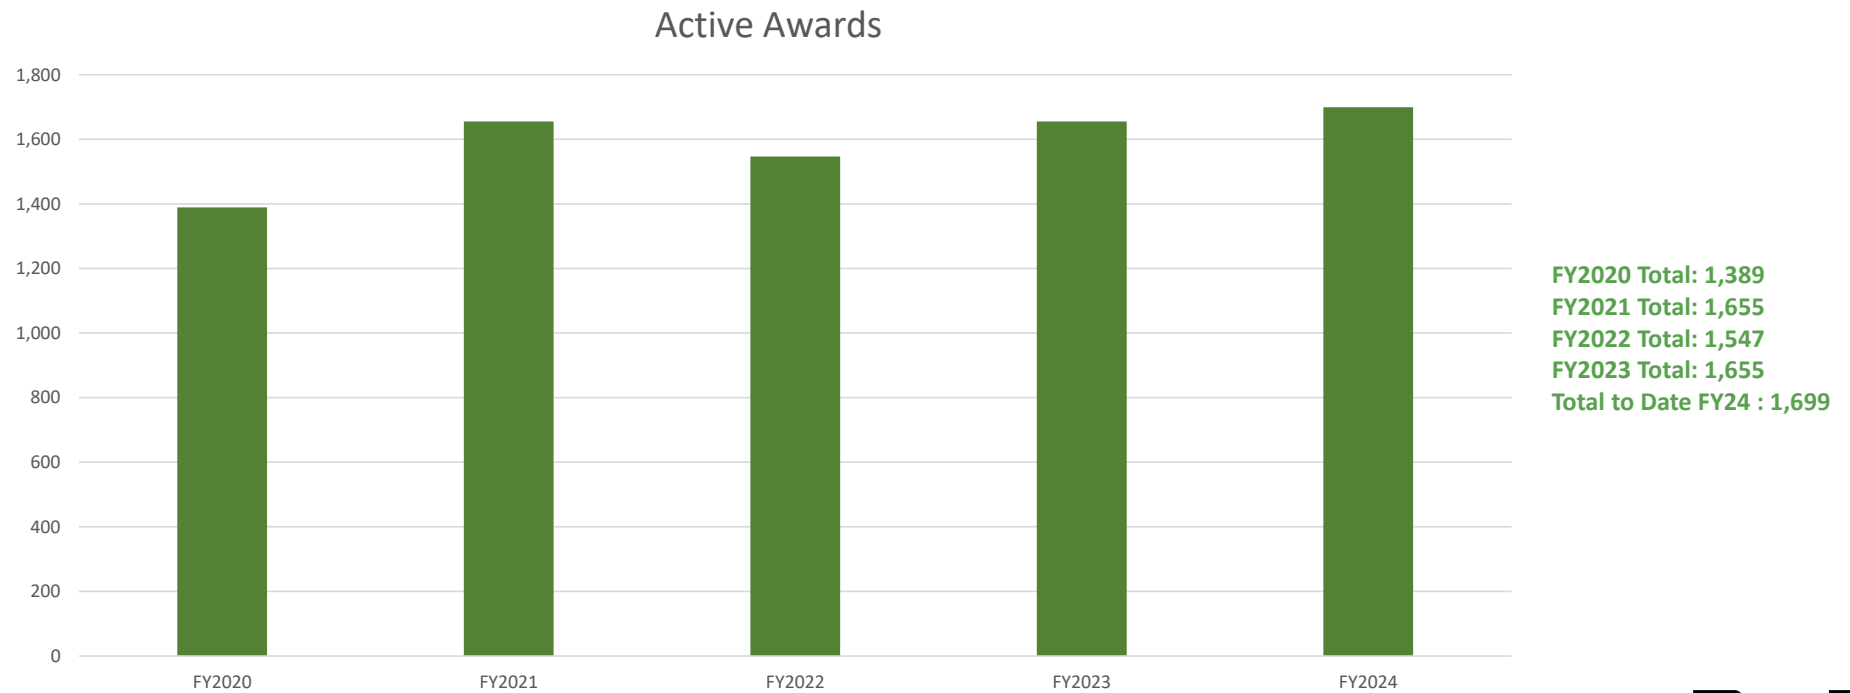

Active Awards

Notes: Data from FY 2020 to date
Notes: No. of active awards is the count of unique records by Lead College. Active awards means award with effective date less than the last day of the FY month & final expiration date greater than the first day of the FY month
Other Research Funding not included
Source: University Data Warehouse