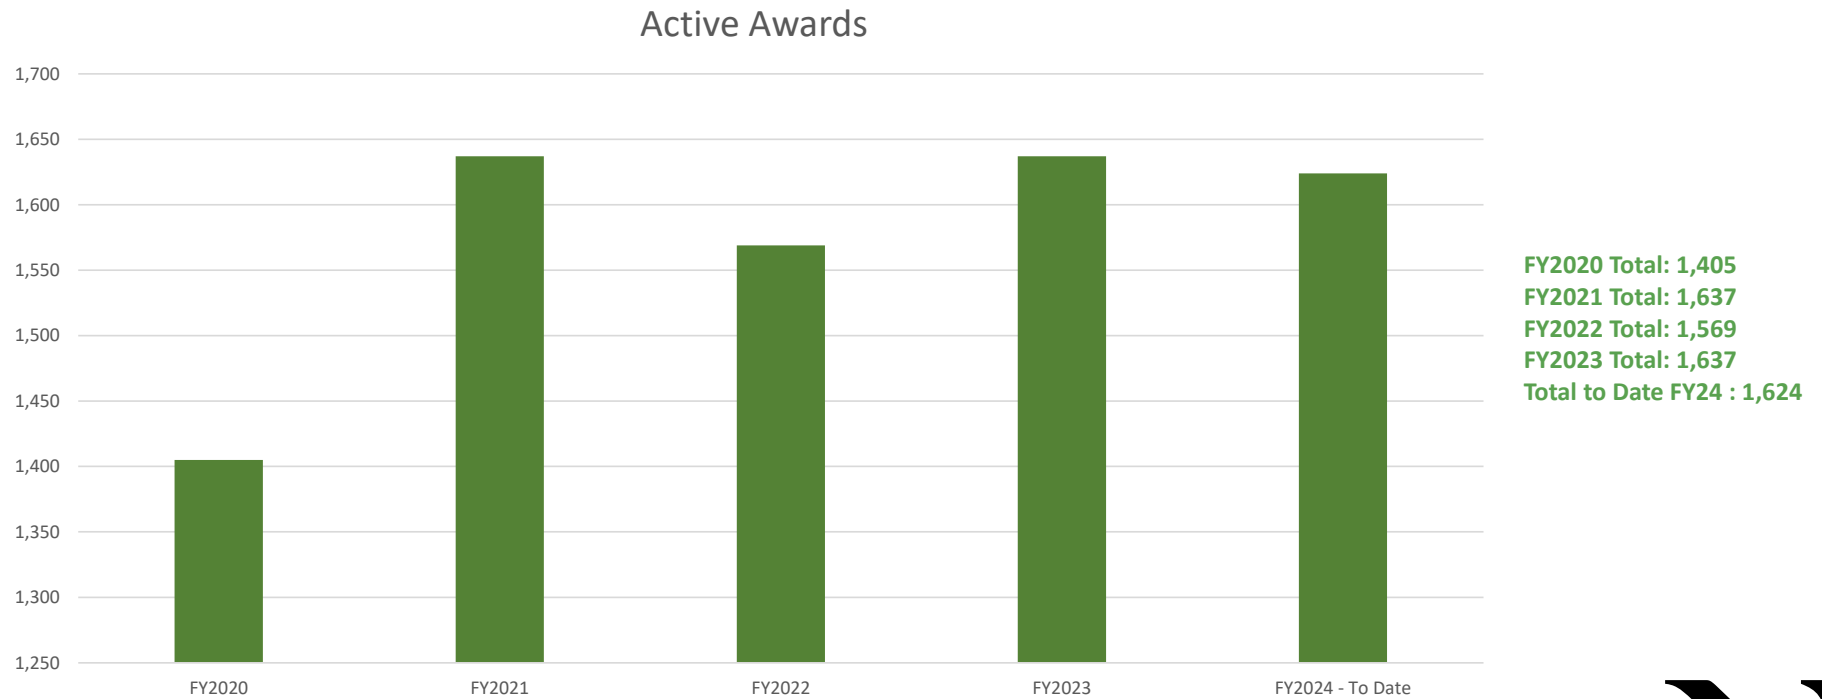

Active Awards

Notes: Data from FY 2020 to date
 Notes: No. of active awards is the count of unique records by Lead College. Active awards means award with effective date less than the last day of the FY month & final expiration date greater than the first day of the FY month
 Other Research Funding not included
 Source: University Data Warehouse