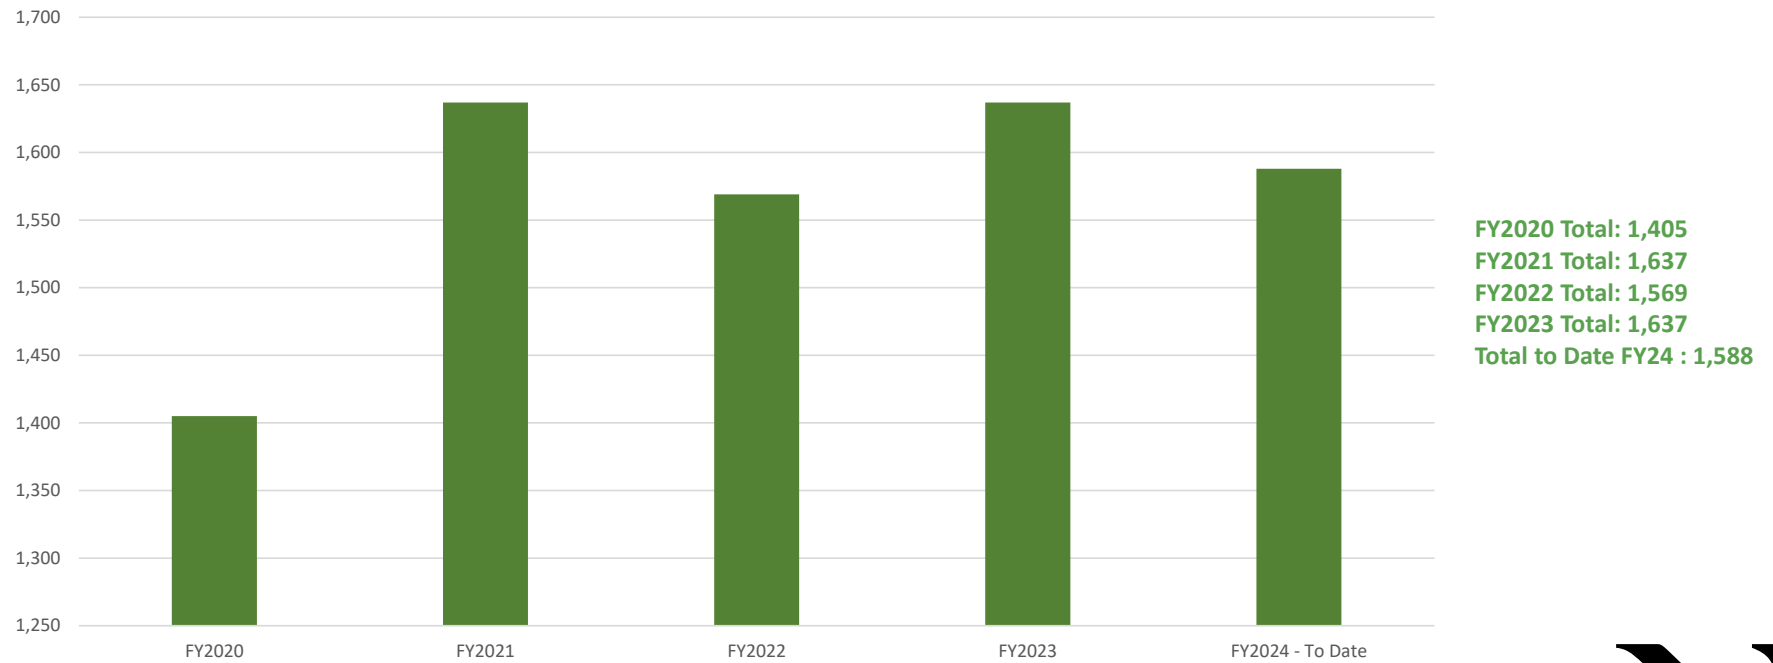

Active Awards

Active Awards

Notes: Data from FY 2020 to date
 Notes: No. of active awards is the count of unique records by Lead College. Active awards means award with effective date less than the last day of the FY month & final expiration date greater than the first day of the FY month
 Other Research Funding not included
 Source: University Data Warehouse